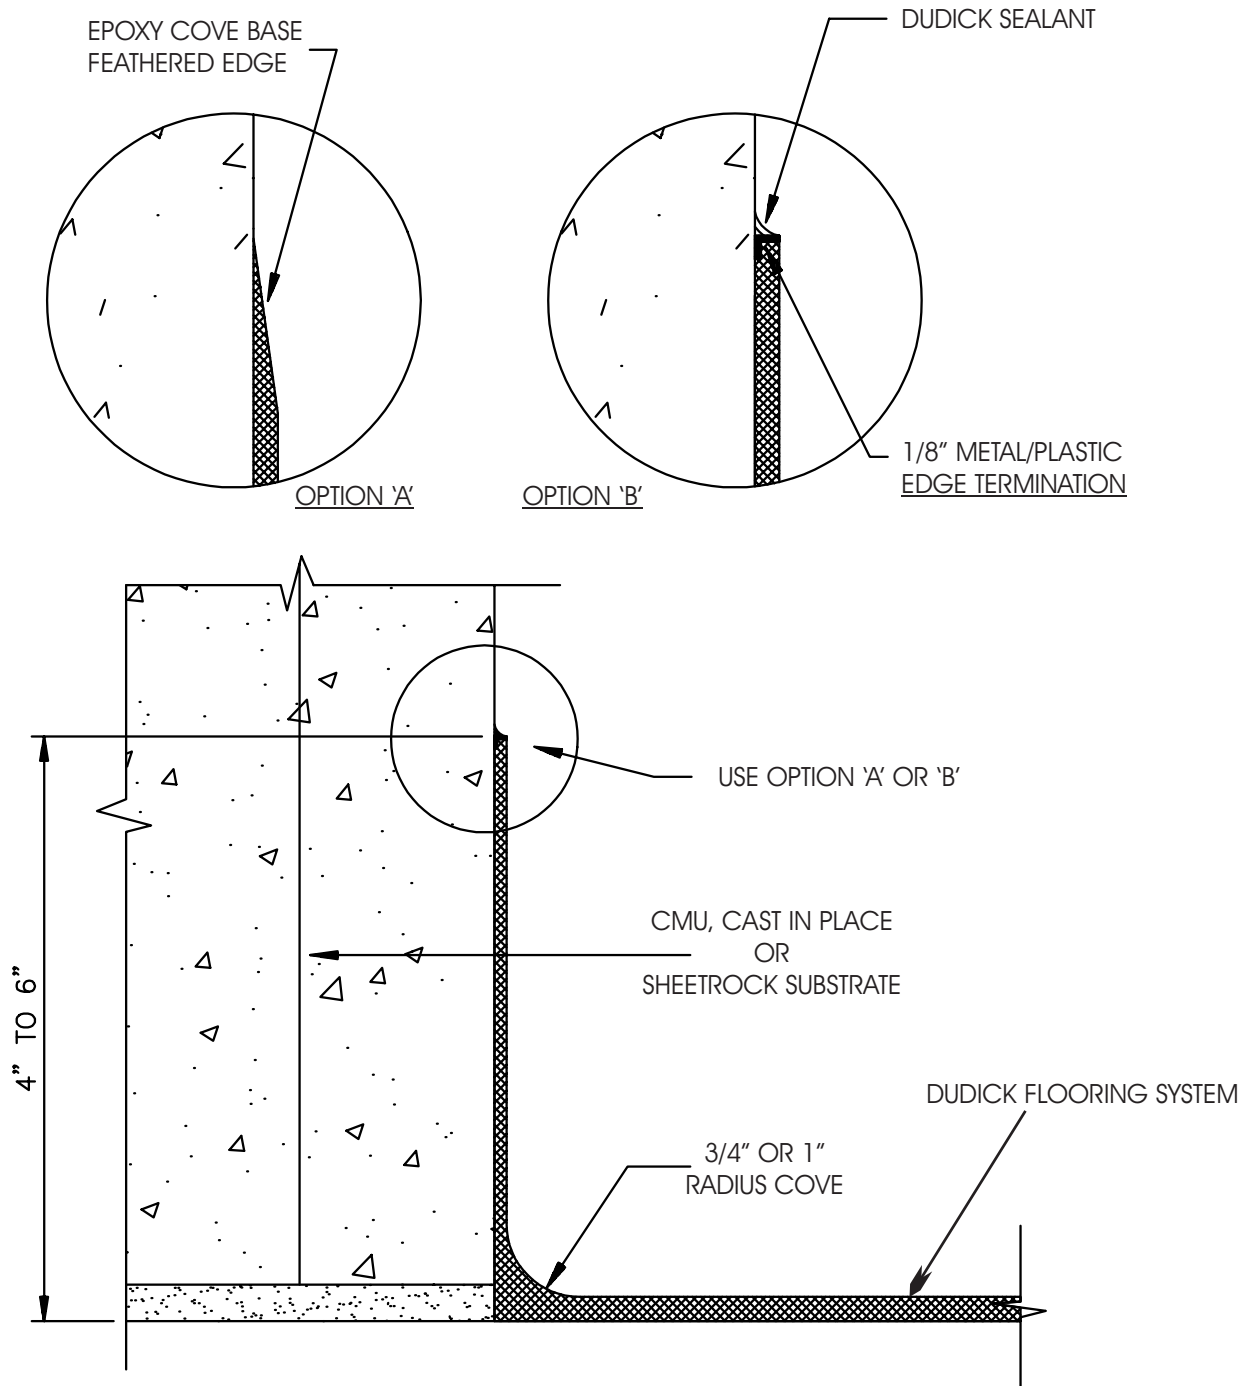

LEADERSHIP IN TECHNOLOGY & SERVICE

Typical installation details

Detail: COVE BASE	Project:	Project#:
		Date:
Scale: 6" = 1'0"		Drawing Name: COVE BASE CMU WALL DETAIL